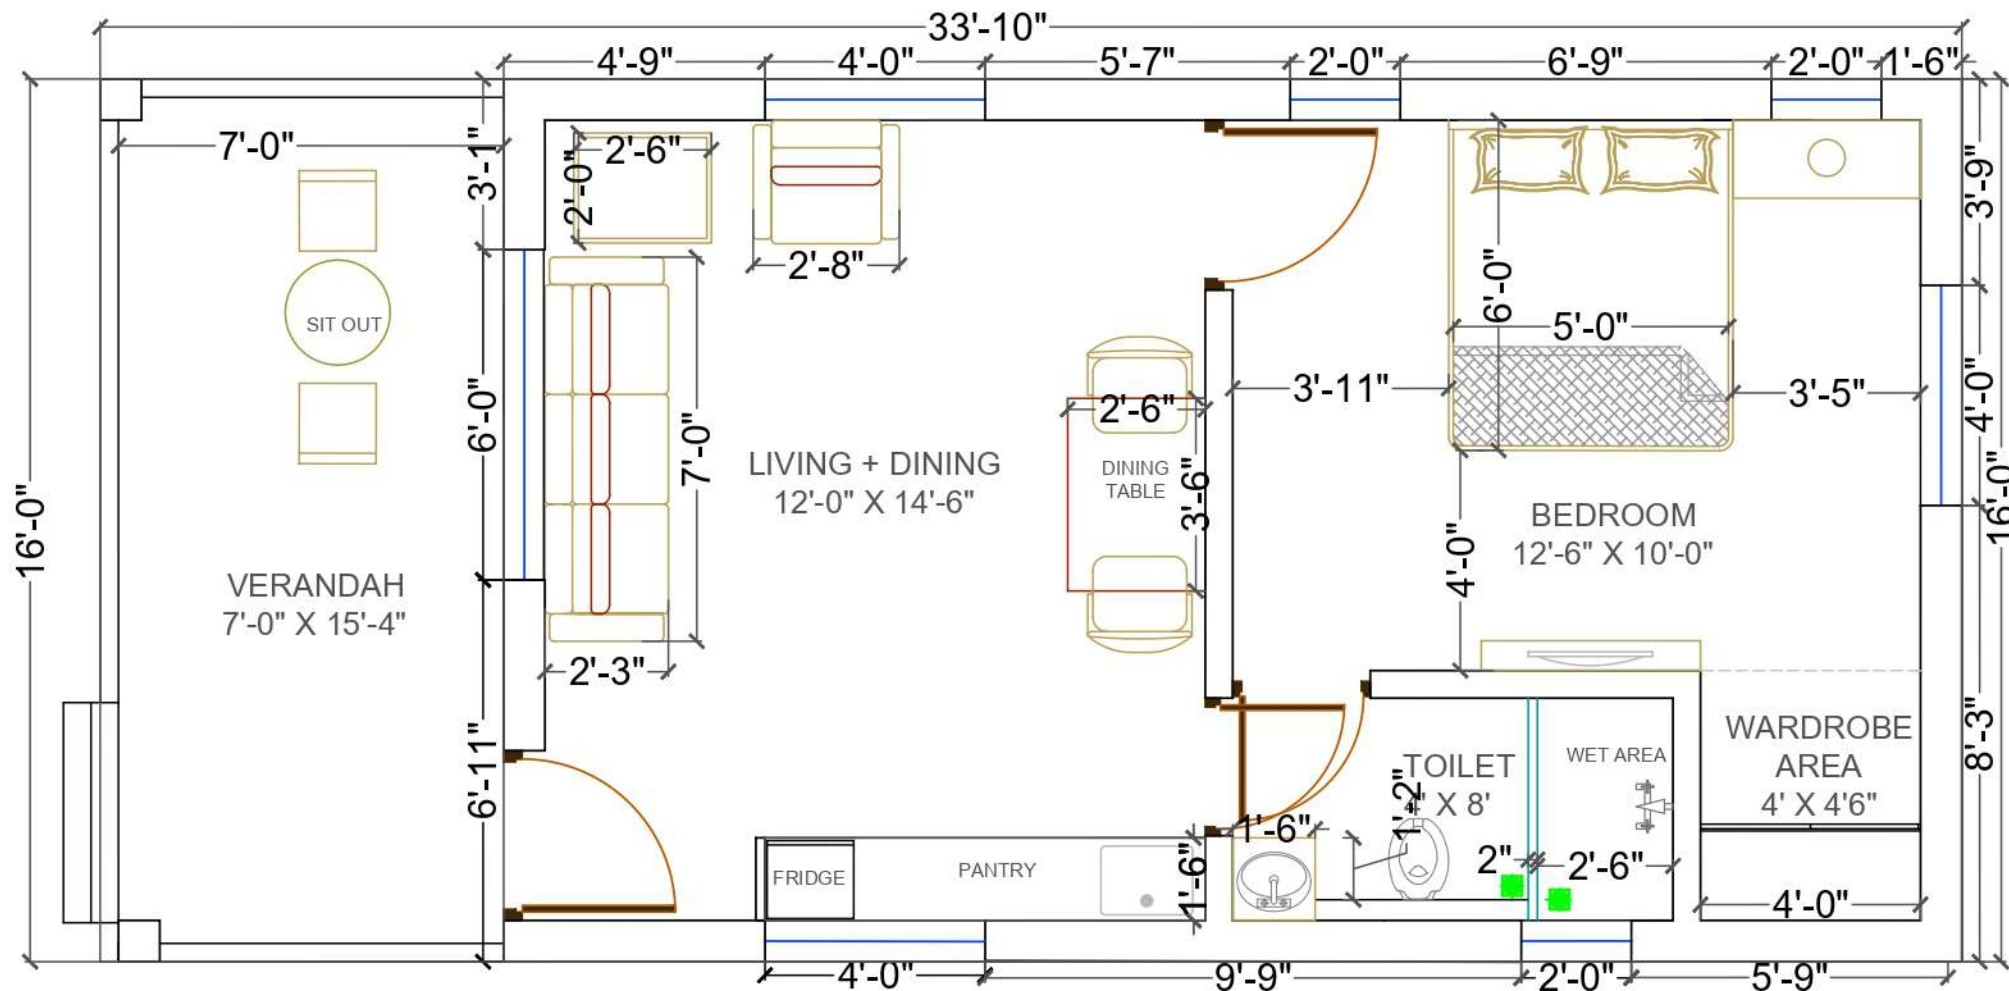

STUDIO COTTAGE 1 RK/ TYPE 1	
BUILT UP AREA	CARPET AREA
480 SQ.FT.	405 SQ.FT.

*ACTUAL BUILT UP AREA IS 481 SQ.FT.(ROUNDED OFF TO 480 SQ.FT.)

FOREST 1RK/T1 STUDIO COTTAGE-BASIC LAYOUT

BUILT UP AREA
480 SQ.FT.

CARPET AREA
405 SQ.FT.